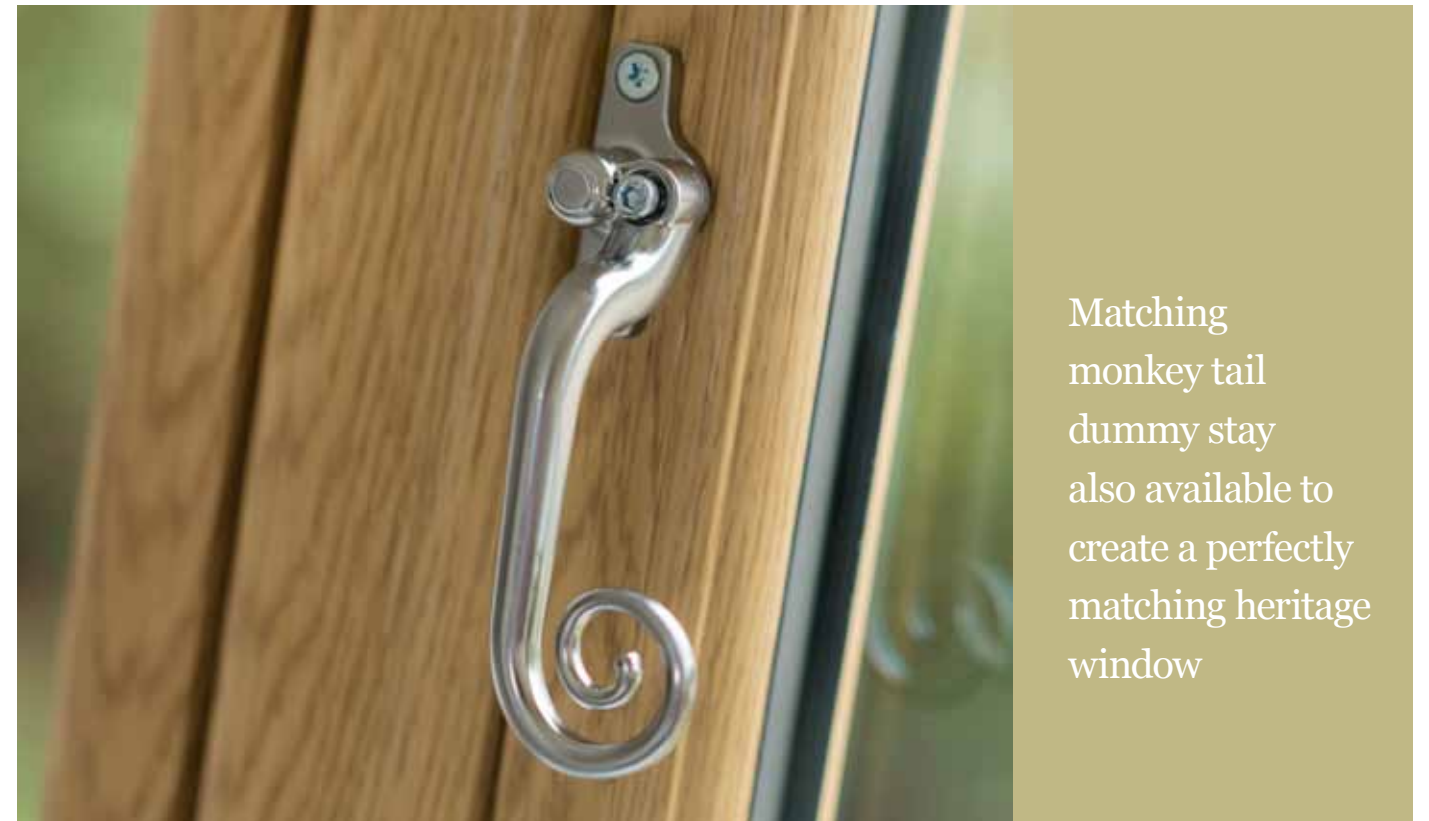

A wooden door with a black metal handle is shown in the foreground. The handle is a decorative, curved metal piece. The door is slightly ajar, revealing a view of a house with a grey roof and light-colored walls through a window. The house has several windows and a gabled roof. The background is slightly blurred, showing green foliage and a fence.

ACCESSORIES

Unique cranked design provides good clearance between the handle and the window

Teardrop Handle

A unique, traditionally designed teardrop handle that fits perfectly with the Heritage window collection. The Teardrop handle grip has been ergonomically designed to fit perfectly in the palm of your hand. Due to its twist on the classic handle shape it is suitable for all our Heritage styles, most rooms and most interior schemes, you just need to choose the best colour option for you. As well as Antique Black, this hardware boasts Fab & Fix's unique and patented Hardex finish in chrome, graphite and gold.

Traditional Peg Stays

Matching traditional peg stays are available to create a perfectly matching Heritage window. Available in Antique Black, Hardex Chrome, Hardex Graphite and Hardex Gold.

* Only dummy peg stays can be fitted with the Flush Sash option