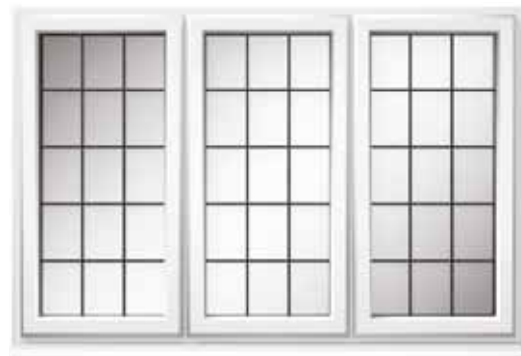

* Heritage colour combinations shown below are available from stock in the Flush & Sculptured Sash only. Chamfered Sash is available on a short lead time.

Heritage Glass Options

There are a wide range of glass effects from which you can choose to closely match the pattern you prefer. All our Heritage glass options are available toughened or laminated for your security and safety.

Square Leaded

Internal Georgian Bars

Equal Sightlines

Diamond Leaded

External Georgian Bars

Unequal Sightlines

Sightlines

Good window design extends to the symmetry of window sightlines. Equal sightlines add balance and harmony - creating the perfect stylish finish.