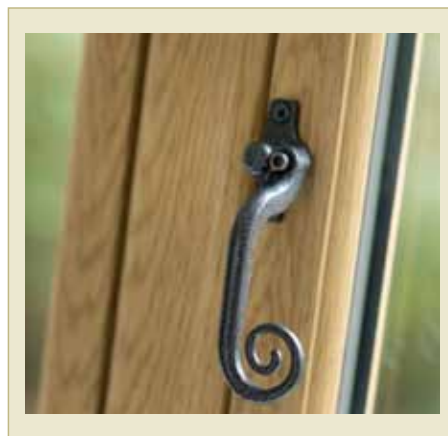

FLUSH SASH WINDOW

Designed to replicate the appearance of timber, Flush Sash windows are distinguished by sashes that close into the frame and finish flush with the face of the window. Flush Sash windows typically have frames that appear the same width, known as 'equal sightlines' this look is achieved using dummy sashes, something that undoubtedly improves the overall appearance of your property.